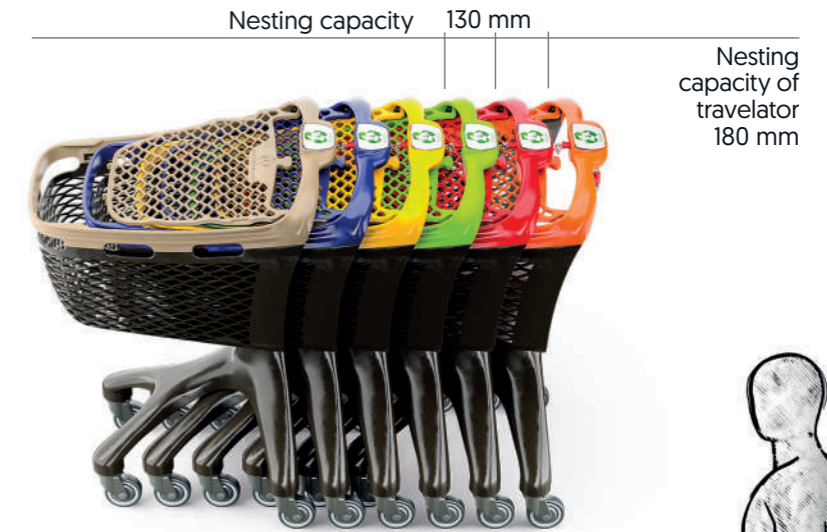

PLEASY 100 lt

Design by *ma bi*

Earmarked for small-to medium-sized sales areas, given its accurate design and technical planning ability PLEASY fully represents the innovative turning point for the shopping trolley. Conceived as an ultra-light product, it is shaped as a single screw-less block, made entirely in plastic material. Its accurate ergonomics proves to be especially comfortable for users. Pleasy is noiseless and easy to manoeuvre from all sides. It combines moderate size and a loading capacity of as much as 100 litres.

Load:
1 truck
 no. 792 items (standard wheels)
 no. 568 items (travelator wheels)
1 x 20' containers
 no. 328 items (standard wheels)
 no. 232 items (travelator wheels)
1 x 40' containers
 no. 696 items (standard wheels)
 no. 496 items (travelator wheels)

CHARACTERISTICS

Capacity: 100 lt
 Width: 580 mm
 Height: 1.050 mm
 Depth: 750 mm
 Nesting capacity: 130 mm
 Nesting capacity of travelator: 180 mm
 Weight: 11 kg

COLOURS

Body	Back wall
● RAL 8019	● RAL 1019
● RAL 7043	● RAL 5002
	● RAL 1023
	● P 375C
	● RAL 3020
	● RAL 2008

Customisable in any colour on customer request

ACCESSORIES

WHEELS

- | | | |
|------------------------------|------------------------------------|--------------------------------|
| 1. LC Ø 100 | 4. Premium Ø 100 | 10. LC with brake Ø 100 |
| 2. LC Ø 125 | 5. Premium Ø 125 | 11. LC with brake Ø 125 |
| 3. LC travelator Ø125 | 6. Premium travelator Ø 125 | |