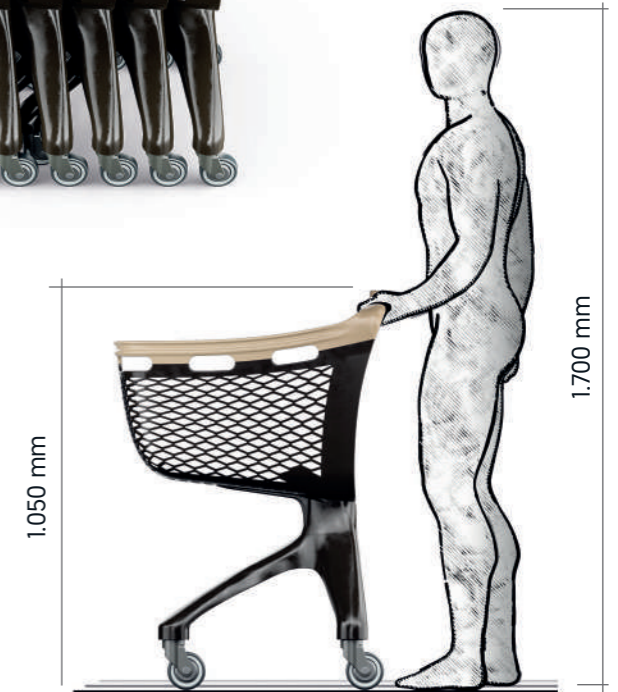

PLEASY 100 lt

Design by *ma bi*

Earmarked for small-to medium-sized sales areas, given its accurate design and technical planning ability PLEASY fully represents the innovative turning point for the shopping trolley. Conceived as an ultra-light product, it is shaped as a single screw-less block, made entirely in plastic material. Its accurate ergonomics proves to be especially comfortable for users. Pleasy is noiseless and easy to manoeuvre from all sides. It combines moderate size and a loading capacity of as much as 100 litres.

Load:
1 truck
 no. 792 items (standard wheels)
 no. 568 items (travelator wheels)
1 x 20' containers
 no. 328 items (standard wheels)
 no. 232 items (travelator wheels)
1 x 40' containers
 no. 696 items (standard wheels)
 no. 496 items (travelator wheels)

CHARACTERISTICS

Capacity: 100 lt
 Width: 580 mm
 Height: 1.050 mm
 Depth: 750 mm
 Nesting capacity: 130 mm
 Nesting capacity of travelator: 180 mm
 Weight: 11 kg

COLOURS

Body	Back wall
● RAL 8019	● RAL 1019
● RAL 7043	● RAL 5002
	● RAL 1023
	● P 375C
	● RAL 3020
	● RAL 2008

Customisable in any colour on customer request

ACCESSORIES

WHEELS

- | | | |
|------------------------------|------------------------------------|--------------------------------|
| 1. LC Ø 100 | 4. Premium Ø 100 | 10. LC with brake Ø 100 |
| 2. LC Ø 125 | 5. Premium Ø 125 | 11. LC with brake Ø 125 |
| 3. LC travelator Ø125 | 6. Premium travelator Ø 125 | |