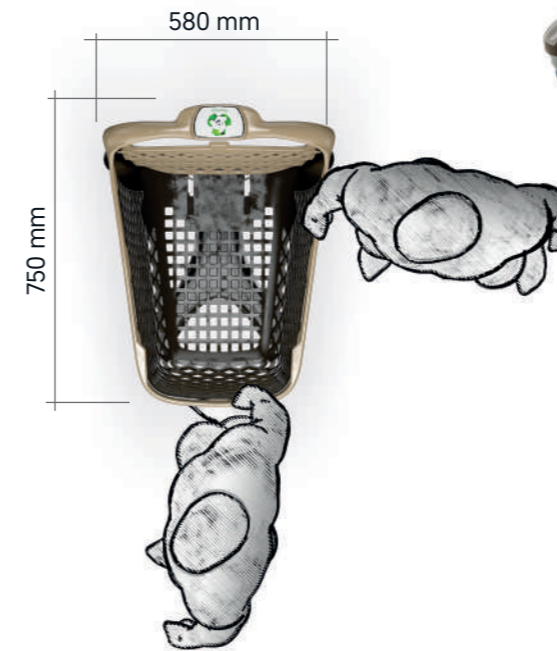

PLEASY 100 lt

Design by *ma bi*

Earmarked for small-to medium-sized sales areas, given its accurate design and technical planning ability PLEASY fully represents the innovative turning point for the shopping trolley. Conceived as an ultra-light product, it is shaped as a single screw-less block, made entirely in plastic material. Its accurate ergonomics proves to be especially comfortable for users. Pleasy is noiseless and easy to manoeuvre from all sides. It combines moderate size and a loading capacity of as much as 100 litres.

Load:
1 truck
 no. 792 items (standard wheels)
 no. 568 items (travelator wheels)
1 x 20' containers
 no. 328 items (standard wheels)
 no. 232 items (travelator wheels)
1 x 40' containers
 no. 696 items (standard wheels)
 no. 496 items (travelator wheels)

CHARACTERISTICS

Capacity: 100 lt
 Width: 580 mm
 Height: 1.050 mm
 Depth: 750 mm
 Nesting capacity: 130 mm
 Nesting capacity of travelator: 180 mm
 Weight: 11 kg

COLOURS

Body	Back wall
● RAL 8019	● RAL 1019
● RAL 7043	● RAL 5002
	● RAL 1023
	● P 375C
	● RAL 3020
	● RAL 2008

Customisable in any colour on customer request

ACCESSORIES

WHEELS

- | | | |
|------------------------------|------------------------------------|--------------------------------|
| 1. LC Ø 100 | 4. Premium Ø 100 | 10. LC with brake Ø 100 |
| 2. LC Ø 125 | 5. Premium Ø 125 | 11. LC with brake Ø 125 |
| 3. LC travelator Ø125 | 6. Premium travelator Ø 125 | |