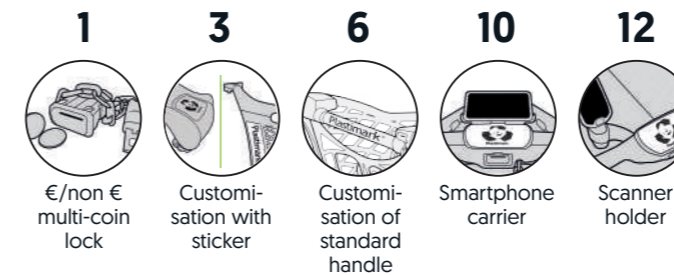

CHARACTERISTICS

Capacity: 100 lt
 Width: 580 mm
 Height: 1.050 mm
 Depth: 750 mm
 Nesting capacity: 130 mm
 Nesting capacity of travelator: 180 mm
 Weight: 11 kg

COLOURS

Body	Back wall
● RAL 8019	● RAL 1019
● RAL 7043	● RAL 5002
	● RAL 1023
	● P 375C
	● RAL 3020
	● RAL 2008

Customisable in any colour on customer request

ACCESSORIES

WHEELS

- | | | |
|------------------------------|------------------------------------|--------------------------------|
| 1. LC Ø 100 | 4. Premium Ø 100 | 10. LC with brake Ø 100 |
| 2. LC Ø 125 | 5. Premium Ø 125 | 11. LC with brake Ø 125 |
| 3. LC travelator Ø125 | 6. Premium travelator Ø 125 | |